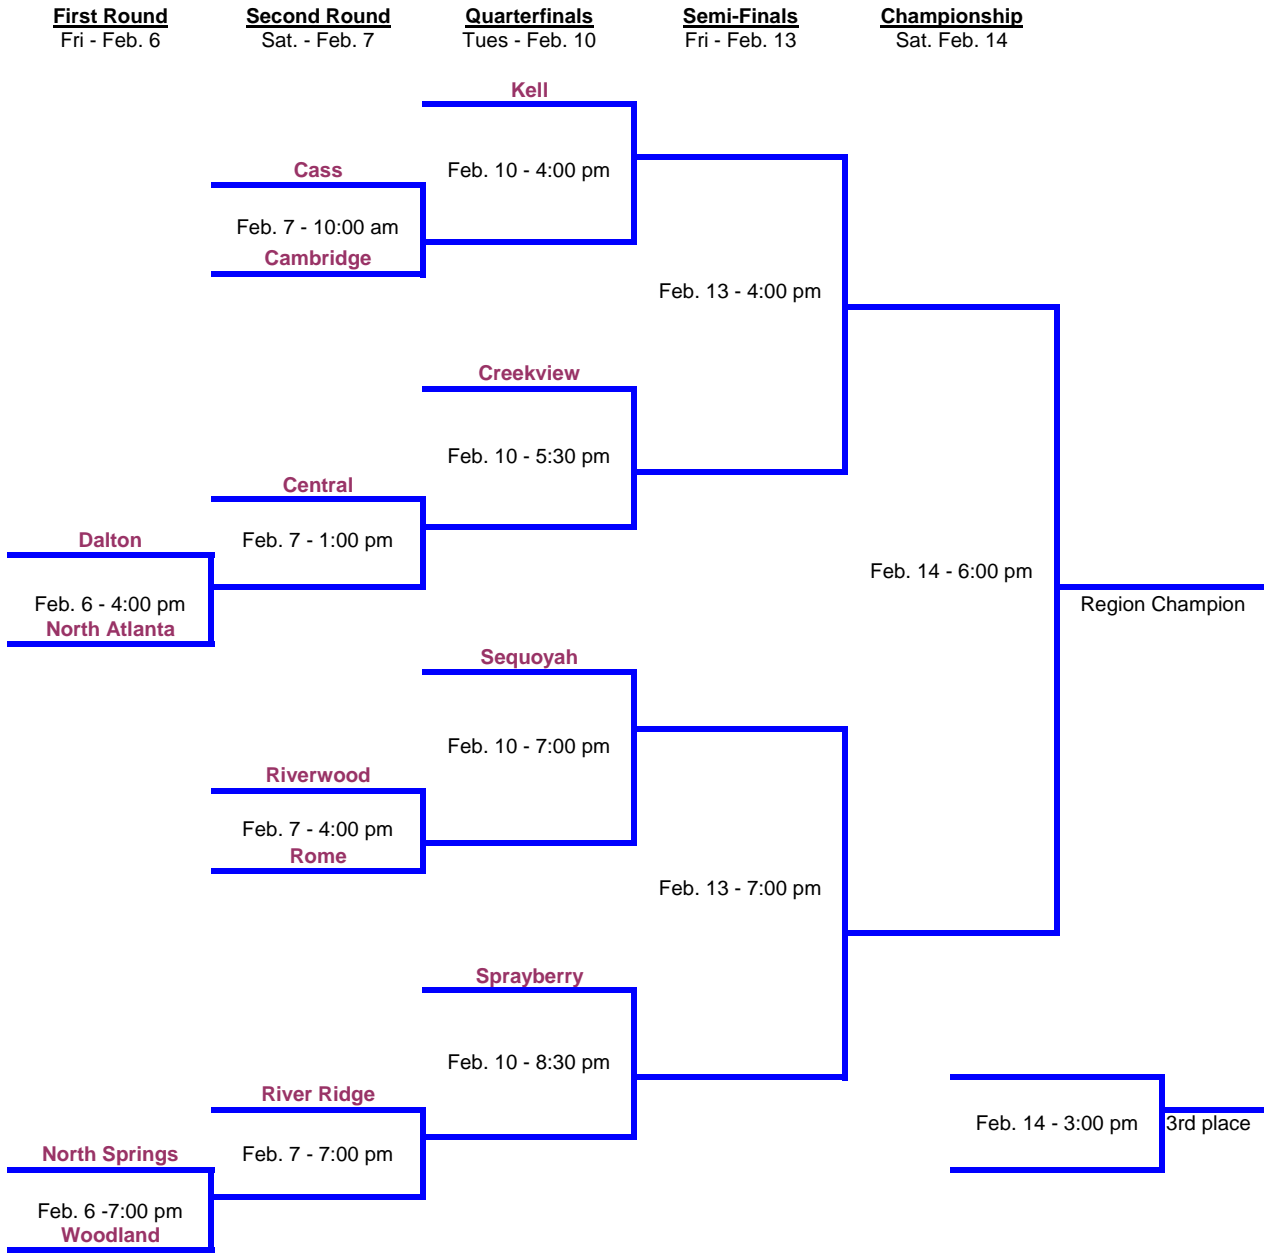

2015 Region 7AAAAA GIRLS Tournament Bracket

Top 4 Seeds - get Bye to Quarterfinals - they have to win 1 game to go to State Playoffs
 Top 10 Seeds get 1 Bye - Top 4 Seeds Get a Double-Bye

Higher seed in each game is home team.
 If same seeds are playing the bottom team on bracket is home team.